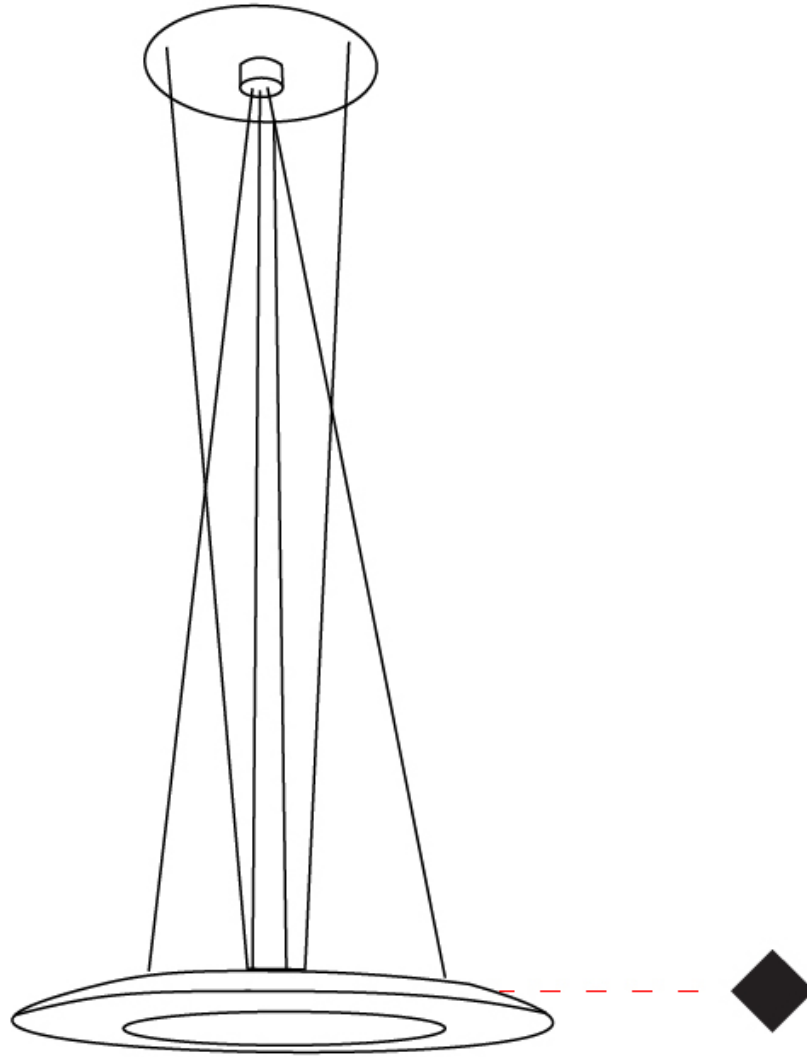

LADY B SUSPENSION

D41052-

PROJECT

TYPE

SPECIFIER

QUANTITY

DATE

D